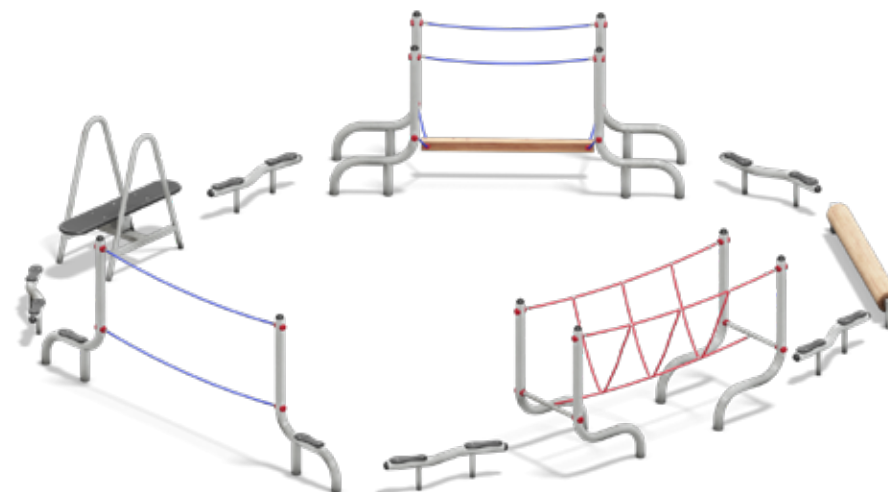

Die Reihenfolge der einzelnen Elemente kann beliebig verändert werden. Kein Fallschutz notwendig.

⊕ abhängig von Gestaltung ⊕ umlaufend 1,50 m
 📏 2,00 m 😊 ab 4 Jahre

40.12.605

FUNRUN-COURSE, 12-PCS.

This FunRun combination consists of 12 items.

- 1 BEAM BRIDGE
- 1 ROPE BRIDGE
- 1 STEP BY STEP
- 1 ROLLING BARREL
- 1 SLALOM BRIDGE
- 1 LIGHTNING JUGGLER
- 6 STEPPINGS

The order of the individual elements can be changed arbitrarily. No fall protection necessary.

⊕ depending on design ⊕ circumferentially 1,50 m
 📏 2,00 m 😊 4 years

FunRun-balancing equipment

The FunRun trail is ideal for school playgrounds or other public places. Much of the FunRun devices have a free fall height of less than 60 cm, and for this reason do not require any fall protection. FunRun courses can be build on a fully sealed surface. Devices where grass is required as underground, are marked accordingly.

TWO SAMPLE COURSES

FUNRUN-PARCOURS, 10-TEILIG

Diese FunRun-Kombination besteht aus 10 Geräten, die einen Rundparcours bilden.

Der Parcours besteht aus:

- 1 Drehbalken
- 1 Catwalk
- 1 Balancier-Seilbrücke
- 1 Snowboard
- 1 Plankenlauf
- 5 Stepping