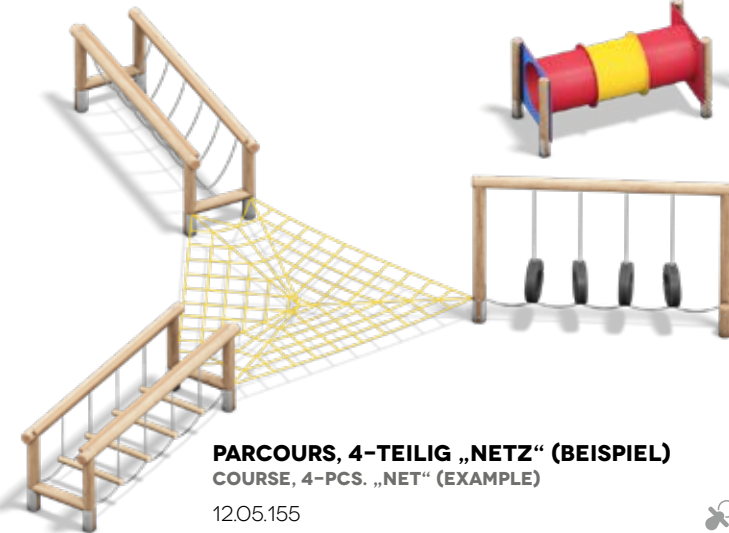

PARCOURS, 4-TEILIG „NETZ“ (BEISPIEL)
COURSE, 4-PCS. „NET“ (EXAMPLE)

12.05.155