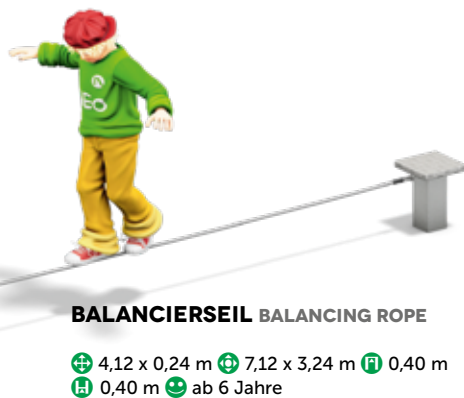

Slackline – Die Trendsportart!

Slackline ist eine Trendsportart, die dem Seiltanzen sehr ähnlich ist, jedoch auf einem 8 cm breiten Gurtband praktiziert wird. Im Gegensatz zum Balancieren auf einem Drahtseil, das so straff gespannt ist, dass es sich kaum bewegt, dehnt sich eine Slackline unter dem Gewicht des Slackliners. Dadurch wird das Balancieren sehr dynamisch und verlangt ein ständiges aktives Ausgleichen. Die Anforderungen des Slackens an den Nutzer besteht in einer Kombination aus Balance, Koordination und Konzentration.

Das Gerät wird fix und fertig vormontiert auf einer Betonplatte (4,00 x 0,50 x 0,15 m) angeliefert.

SLACKLINE

- ⊕ 4,12 x 0,24 m ⊕ 7,12 x 3,24 m
- Ⓜ 0,40 m
- Ⓜ 0,40 m 😊 ab 4 Jahre

O6.01.045 GURT BAND 4 M LANG
WEBBING 4 M LONG

SLACKLINE

- ⊕ 6,12 x 0,24 m ⊕ 9,12 x 3,24 m
- Ⓜ 0,55 m Ⓜ 0,55 m 😊 ab 4 Jahre

O6.01.045 GURT BAND 6 M LANG (o. Abbildung)
WEBBING 6 M LONG (without pict.)

Slackline – The trend sport!!

Slackline is a popular sport, which is very similar to tightrope walking, but is practiced on an 8 cm wide webbing. In contrast to balancing on a tightrope which is stretched so tightly, that it hardly moves, a Slackline stretches under the weight of the Slackliner. This makes balancing very dynamically and requires continuous active balancing. Slacking requires a combination of balance, coordination and concentration.

The item is supplied completely pre-assembled on a concrete slab (4.00 x 0.50 x 0.15 m).

BALANCIERSEIL BALANCING ROPE

- ⊕ 4,12 x 0,24 m ⊕ 7,12 x 3,24 m Ⓜ 0,40 m
- Ⓜ 0,40 m 😊 ab 6 Jahre

O6.01.040 STAHLSEIL STEEL ROPE

Konstruktionsänderungen vorbehalten, Farbabweichungen möglich.
Preise ab Werk und zuzüglich der gesetzlichen Mehrwertsteuer.
Design and colour subject to change without notice,
pricing ex works, exclusive VAT.