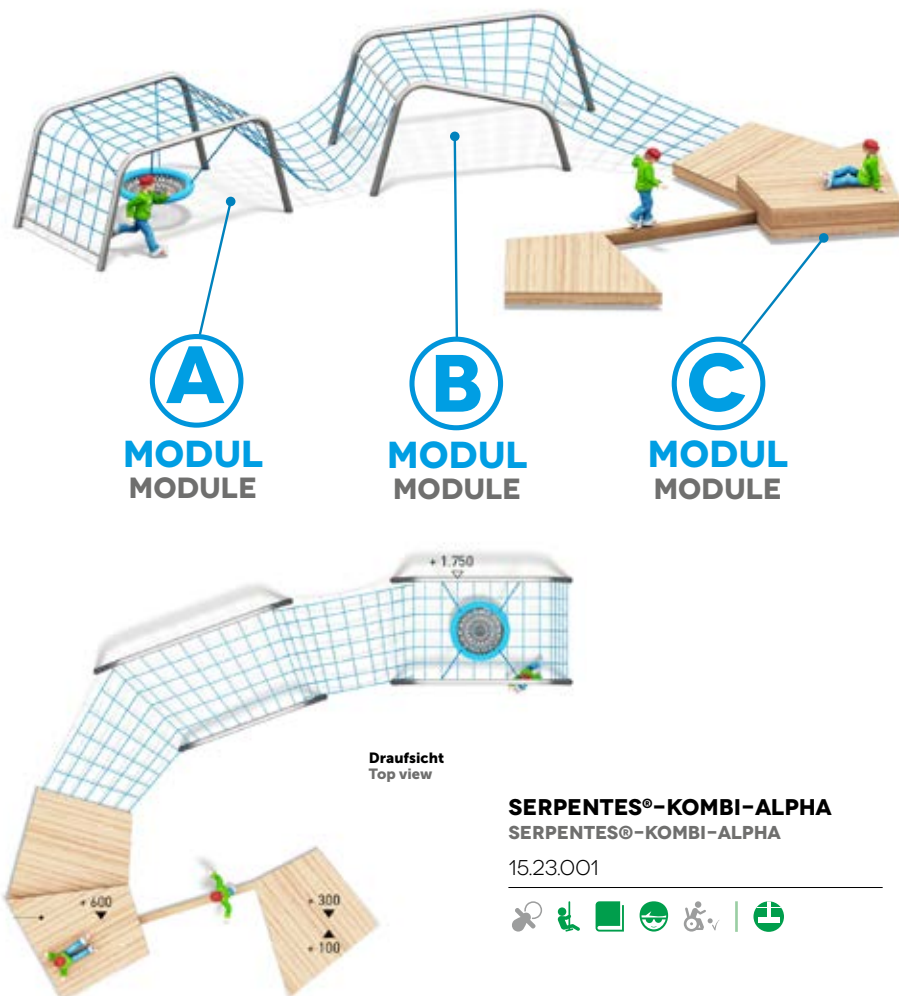

MÖGLICHKEIT ZUR FREIEN PLANUNG

Gemeinsam bilden Netzstrukturen und Holzpodeste eine komplette Spieleinheit, welche die Anforderungen eines kleinen Spielplatzes erfüllen. SERPENTES®-Spielanlagen sind modular-kombinierbar. Das bietet Ihnen eine flexible und kreative Gestaltung in der Planung. So passt sich das Spielkonzept den Platzverhältnissen an. Hier bestimmen Sie, wie Ihre Spieleinheit aussieht.

POSSIBILITY FOR FREE PLANNING

Together network structures and wooden platforms form a complete play unit, which meet the requirements of a small playground. SERPENTES® play systems are modularly-combinable. This offers a flexible and creative design in the planning. Thus, the game concept adapts to the space available. Here you determine the look of your play equipment.

A
MODUL
MODULE

B
MODUL
MODULE

C
MODUL
MODULE

Draufsicht
Top view

SERPENTES®-KOMBI-ALPHA SERPENTES®-KOMBI-ALPHA

15.23.001

Änderungen vorbehalten, Farbabweichungen möglich.
Ab Werk und zuzüglich der gesetzlichen Mehrwertsteuer.
Design and colour subject to change without notice,
pricing ex works, exclusive VAT.