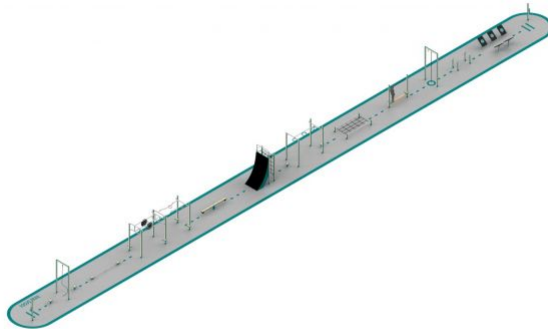

OCR-Focus Trail

INFORMACIÓN GENERAL

 **Dimensiones:** 65,00 x 4.50 m

 **Clase de edad:** 14 o más

 **Página catálogo:** Page 194

"Obstacle Course Racing (OCR) is a sport that challenges participants with a series of physical obstacles, testing their endurance, strength, agility, and coordination. The course typically includes a mix of climbing, jumping, and balancing tasks designed to simulate real-world challenges. OCR is popular for its ability to provide a full-body workout while also being a thrilling competition that pushes athletes to their limits. The ""FOCUS TRAIL"" is a balanced OCR circuit spanning 65m x 4.5m, integrating elements like a Large Wheel, Trapeze Bars, and Crawling Net. This course is designed to enhance focus, precision, and coordination, making it ideal for improving both mental and physical resilience."

VARIANTEN

Farbe

RAL 1023

Pfosten

Stahl

Kombipfosten